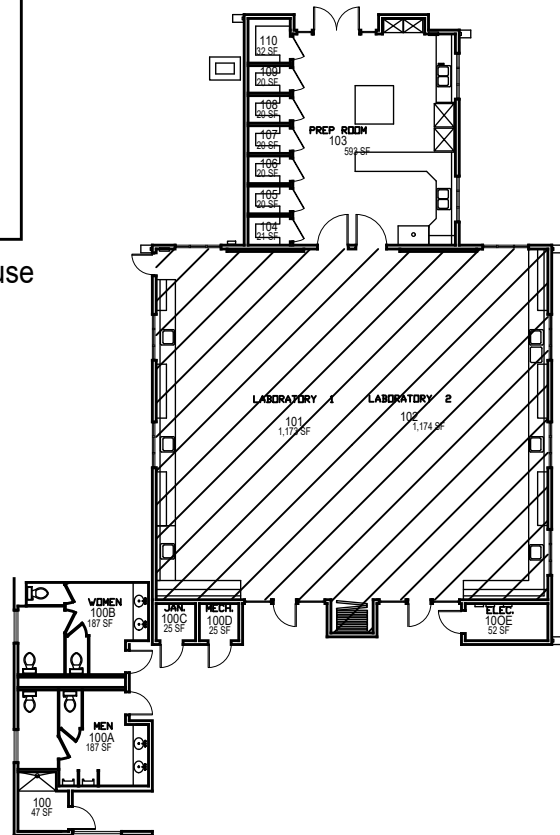

Building 17 Crop Science

Building 17-F

Building 17-E

Building 17-G Greenhouse

Building 17-H Greenhouse

Building 17-J Crops Science Lab

Crops Unit

Crops Lab 17J

FACILITIES MANAGEMENT AND DEVELOPMENT

Space Data http://afd.calpoly.edu/facilities/spacefacility/space_data.asp

March 2022

1"=25'

017R

538 SF

Building 17-R Orchard House

017S

1"=10'